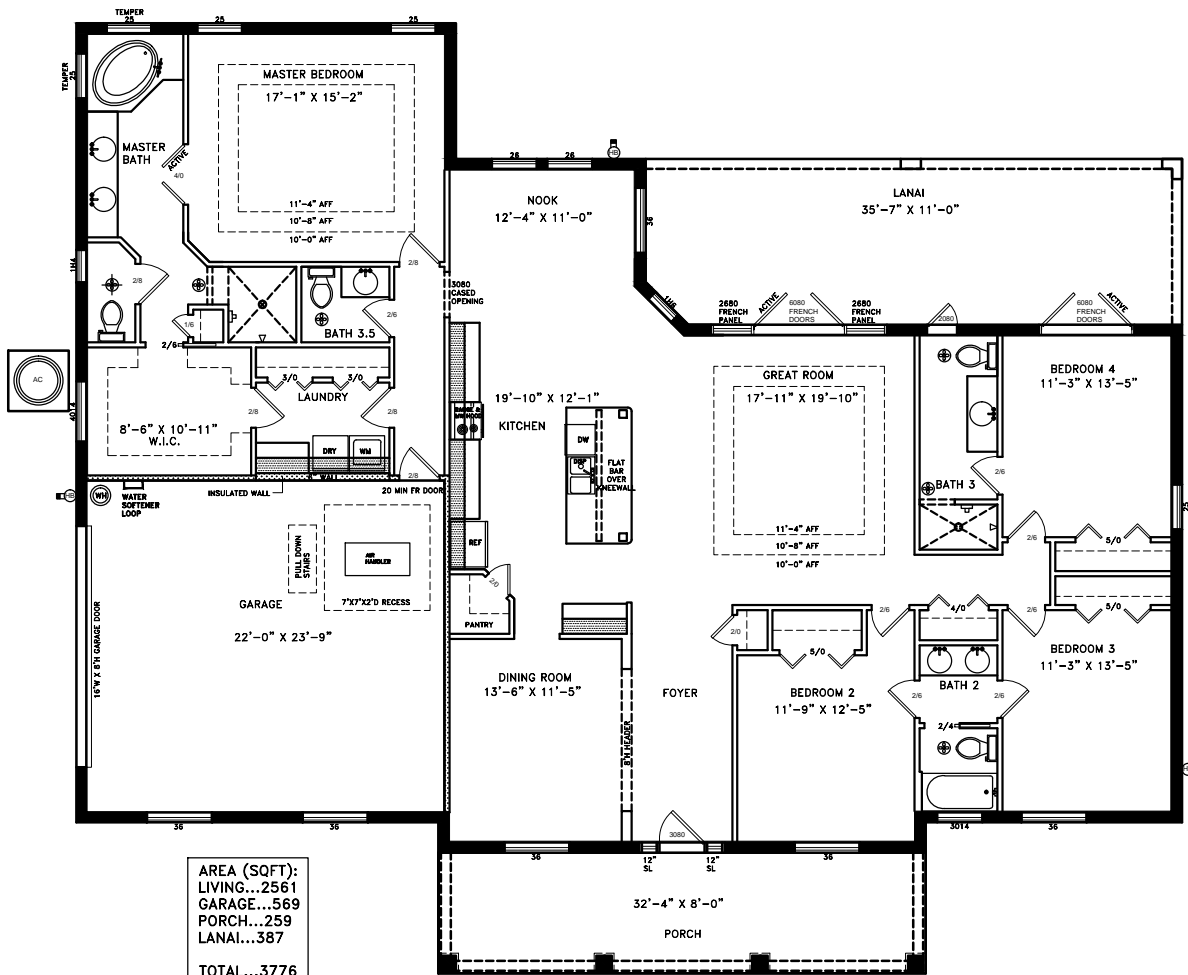

THE COUNTRY LABELLE (73'-4"W X 63'-0"D)  
 © COPYRIGHT TRINITY DRAFTING LLC

THE COUNTRY LABELLE (73'-4"W X 63'-0"D)  
 © COPYRIGHT TRINITY DRAFTING LLC