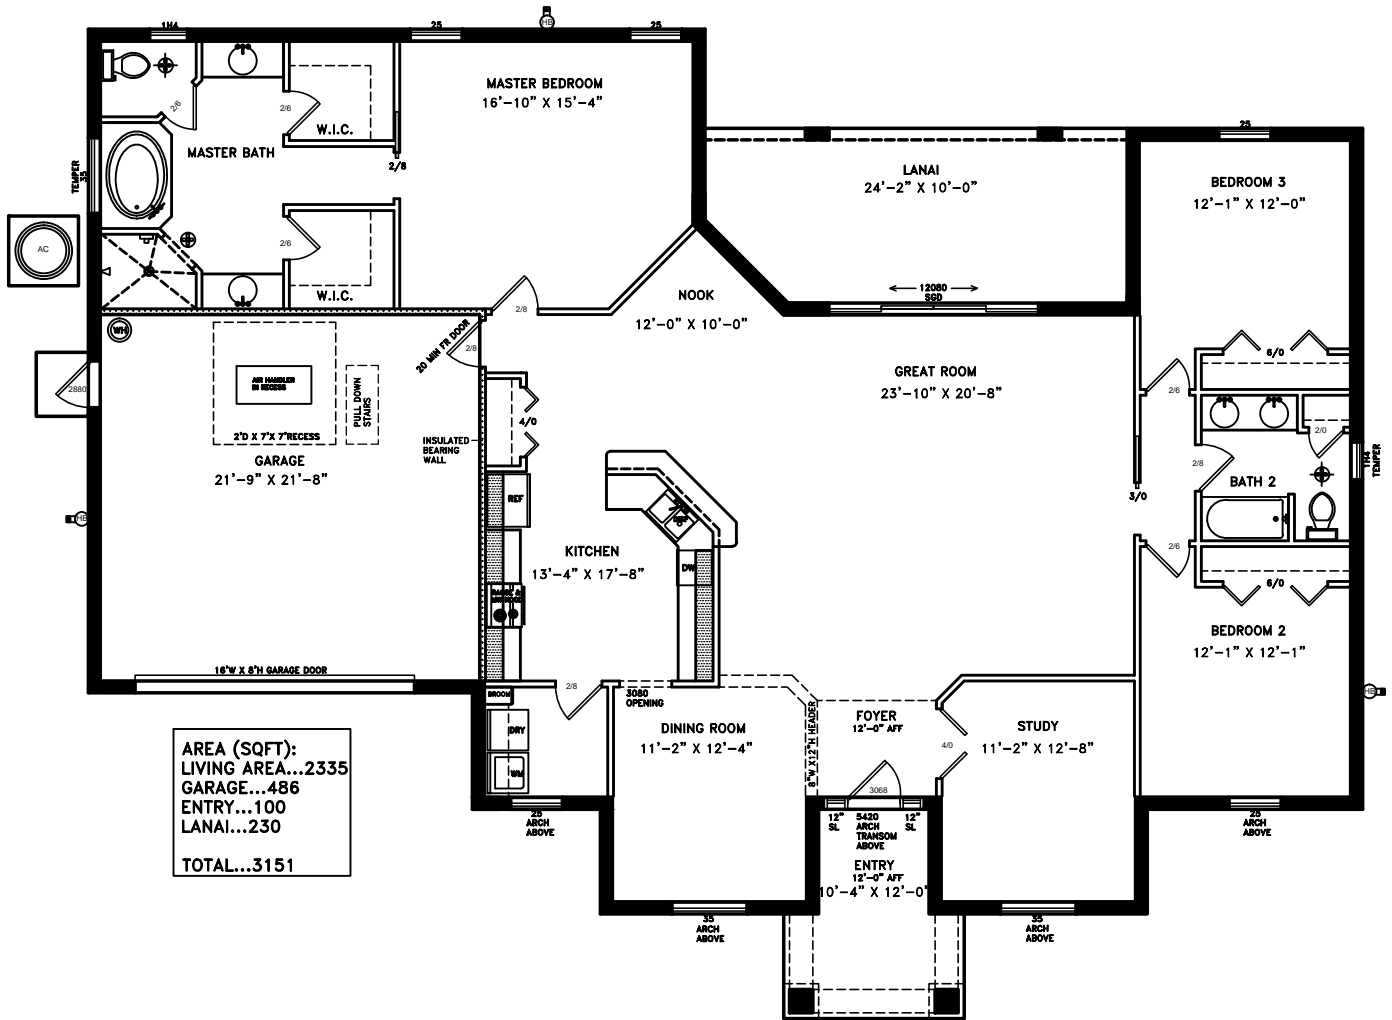

THE VENICE (73'-0"W X 56'-8"D)
 © COPYRIGHT TRINITY DRAFTING LLC

THE VENICE (73'-0"W X 56'-8"D)
 © COPYRIGHT TRINITY DRAFTING LLC